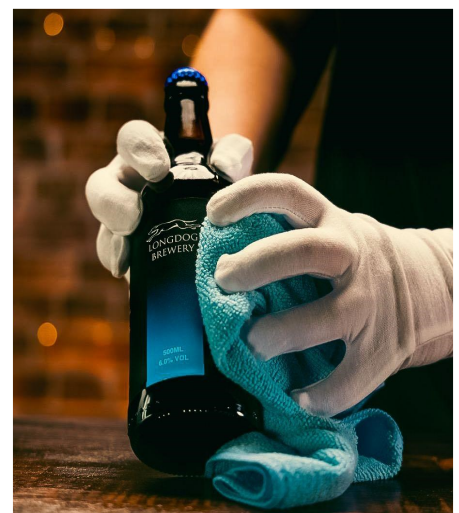

What's On?

July - Please note there will be no Alfresco Tap on 7/7/23

Sat/Sun 1st & 2nd - 'Celebrate Hampshire' Festival Place, Memorial Park, Basingstoke

Sat 8th - Alton Farmers Market, 10-2pm

Sun 16th - Southsea Food Festival, 10-3pm

Sun 23rd - Farnham Farmers Market

Sun 30th - Endless Summer, charity car show Memorial Park

Aug - Sat 5th Oakley Village Fete

Sun 6th - Trout 'n about, Stockbridge

Sat/Sun 19th & 20th - 400th Bee Fayre Celebrations

Sat 28th Odiham Food Fayre

Sat 28th & 29th Basing House Summer Fayre

Sept - Sat 2nd Silchester Summer Fete

Sun 3rd - Alton Flavour Fest

Sun 17th Whitchurch Silk Mill Food Festival

BEER FINDER Take a look at some of the great pubs, shops & other venues you can now find Longdog beers!

The Cricketers Inn—Petersfield

The Hoddington Arms—Upton Grey

The Railway—Alton

Vin Wine Merchants—Emsworth

Cavanagh & Baker—Shanklin

Anvil Theatre—Basingstoke

Brewery Tap—Tue/Wed 10-16 ; Thurs 10-17; Fri 10-22.00 (May -Aug)) 10-18.00 (Aug-May) ; Sat 10-13

Photo by Beyond Graphics